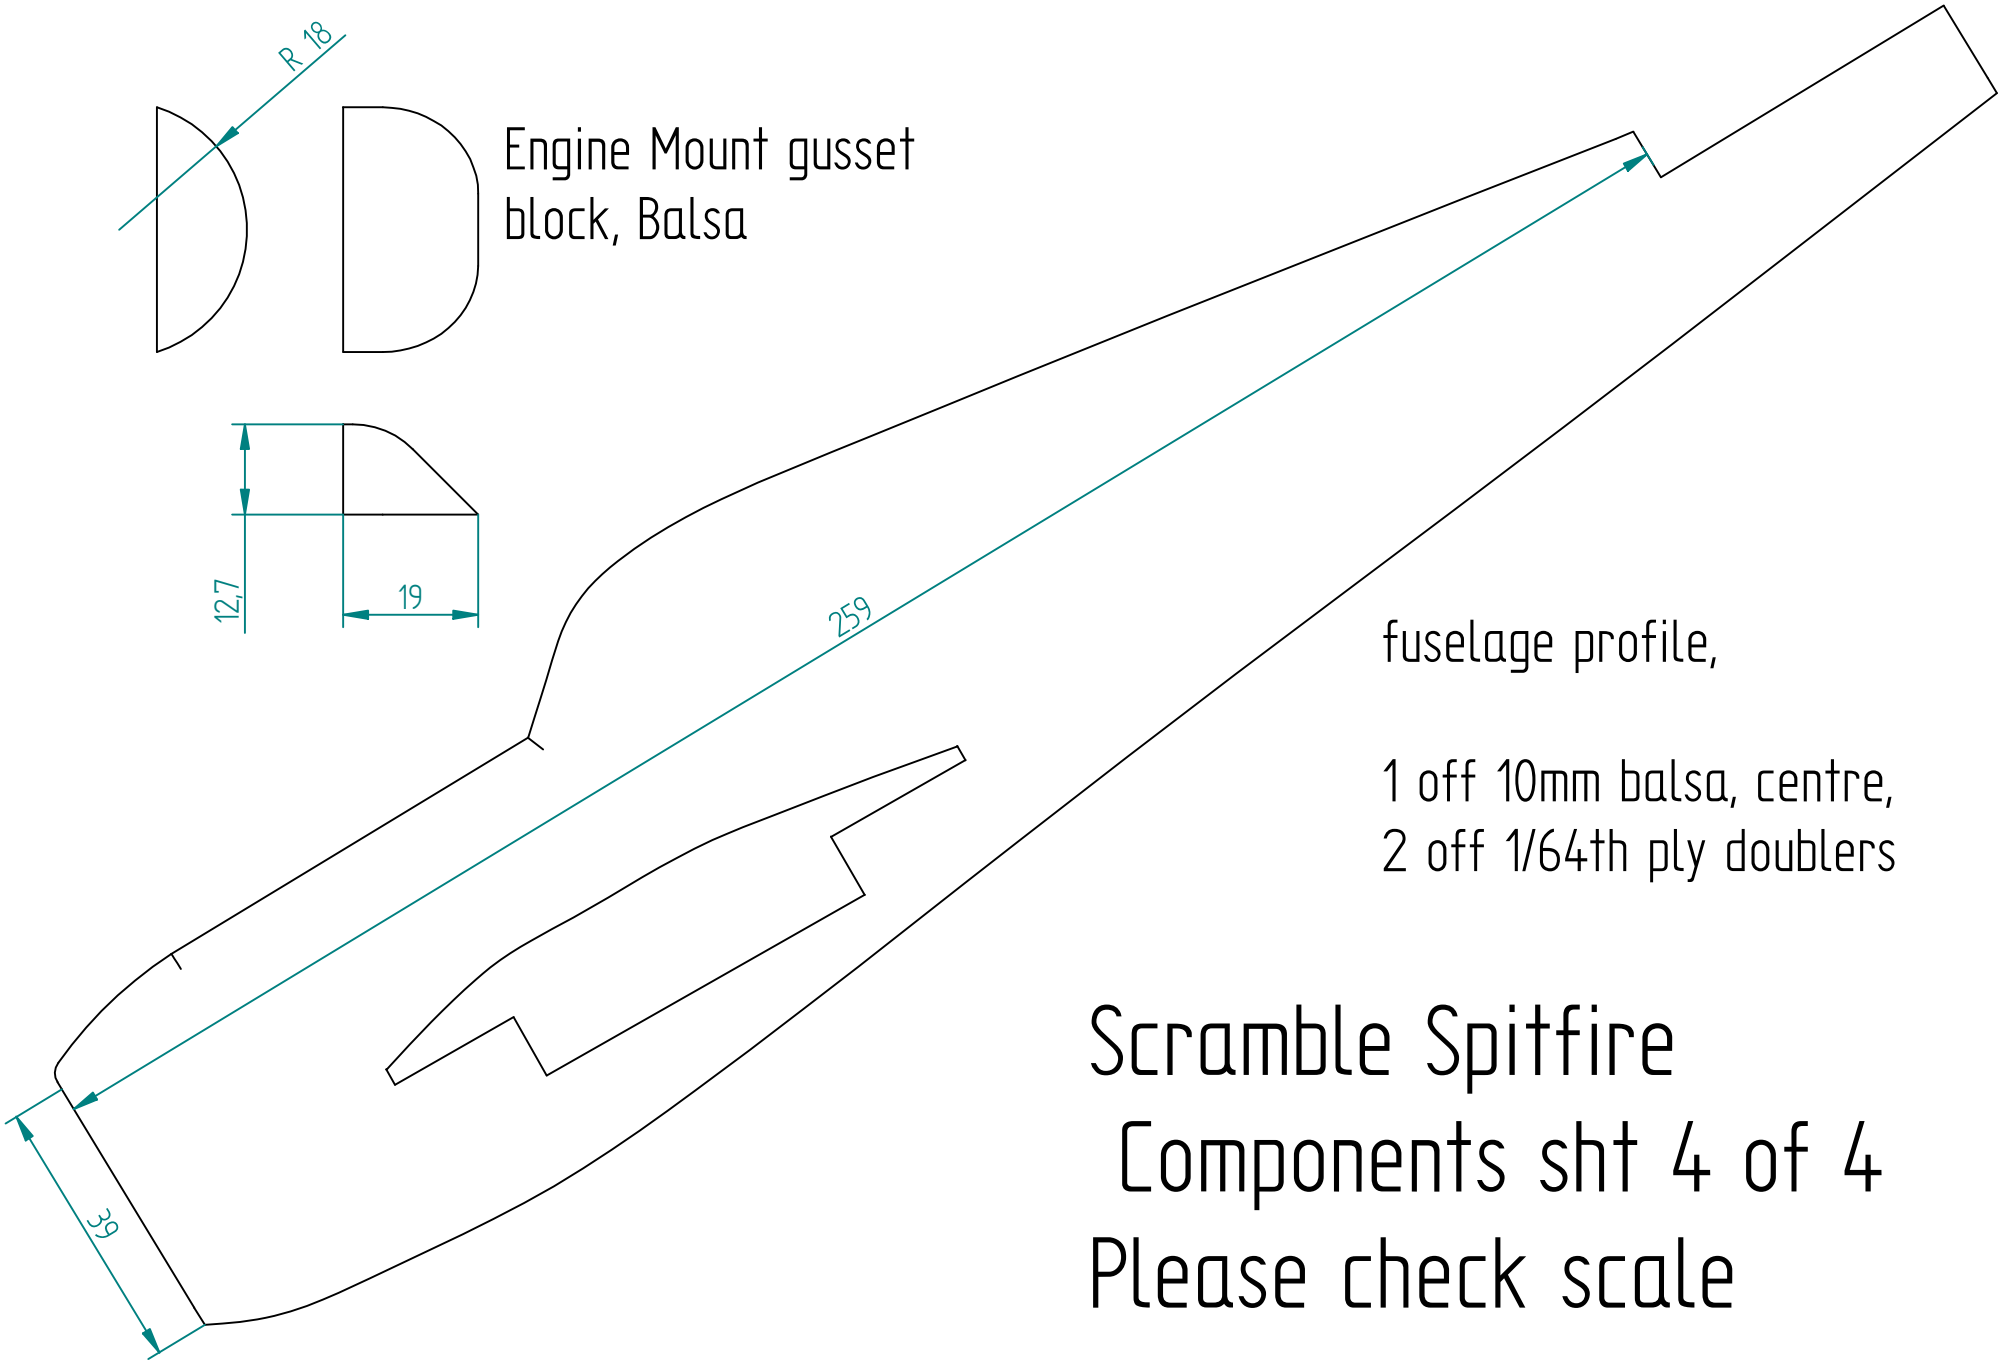

Engine Mount gusset
block, Balsa

fuselage profile,

1 off 10mm balsa, centre,
2 off 1/64th ply doublers

Scramble Spitfire

Components sht 4 of 4

Please check scale