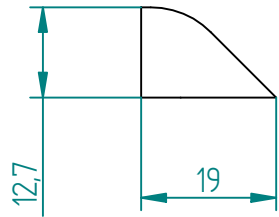

Engine Mount gusset
block, Balsa

fuselage profile,

1 off 10mm balsa, centre,
2 off 1/64th ply doublers

Scramble Spitfire

Components sht 4 of 4

Please check scale