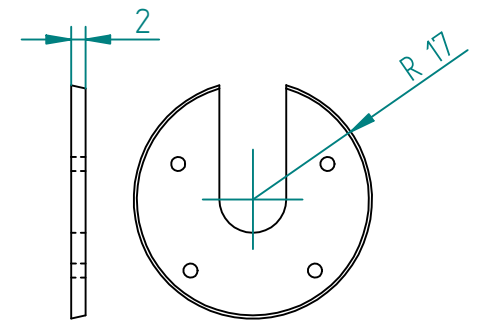

Engine Mount,
1/4in or 6mm Ply

Engine Mount Spacer 2mm ply
number as required

Scramble Spitfire

Components sht 3 of 4

Please check scale