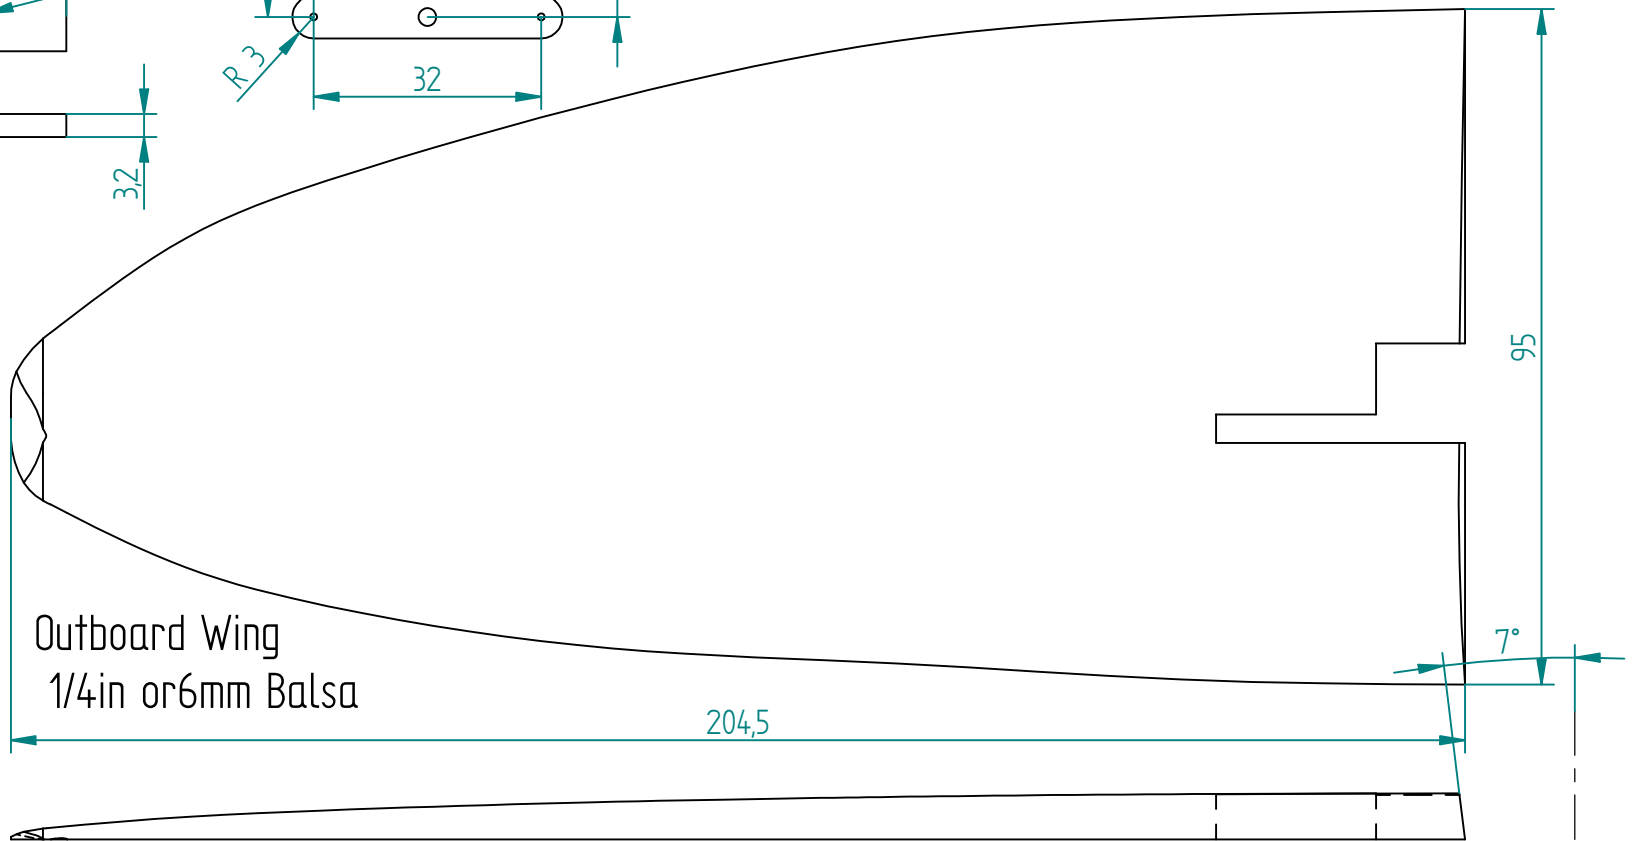

Bellcrank, 2mm Al Alloy

Bellcrank
Anchor Plate,
2 off 1/8 in or
3mm ply

Outboard Wing
1/4in or 6mm Balsa

204,5

95

7°

Wing Joiner, 4mm Ply

Scramble Spitfire
Components sht 2 of 4
Please check scale