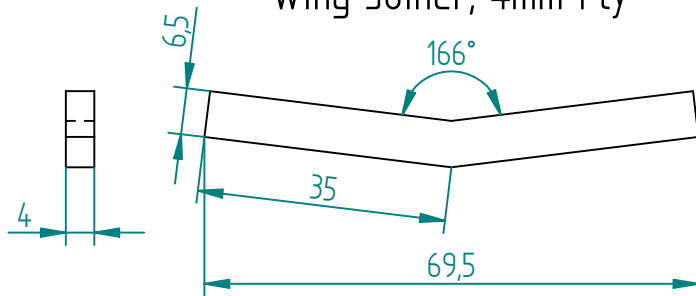

Bellcrank, 2mm Al Alloy

Bellcrank
Anchor Plate,
2 off 1/8 in or
3mm ply

Outboard Wing
1/4in or 6mm Balsa

204,5

95

7°

Wing Joiner, 4mm Ply

Scramble Spitfire
Components sht 2 of 4
Please check scale